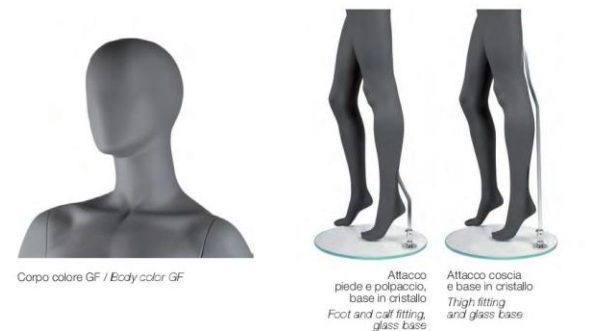

Corpo colore GF / Body color GF